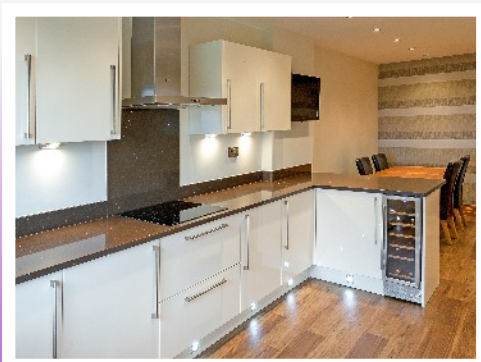

Photography *for* Estate Agents

**Karl
Kramer**
photography

A quality photographic service for those who need quality photographs

- *A fixed priced, friendly, professional service*
- *Price includes travel within 10 miles of Bolton*
- *Photos available same day*
- *Award-winning photographer*
- *30 years experience*
- *Fully insured*