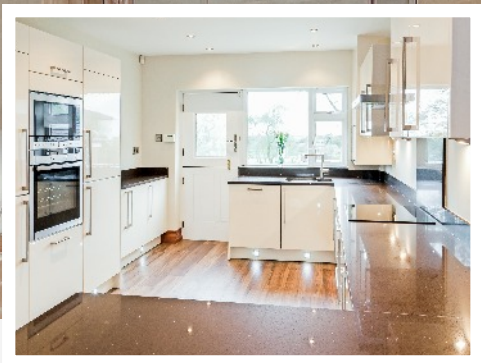

Photography *for* Estate Agents

**Karl
Kramer**
photography

A quality photographic service for those who need quality photographs

- *A fixed priced, friendly, professional service*
- *Price includes travel within 10 miles of Bolton*
- *Photos available same day*
- *Award-winning photographer*
- *30 years experience*
- *Fully insured*