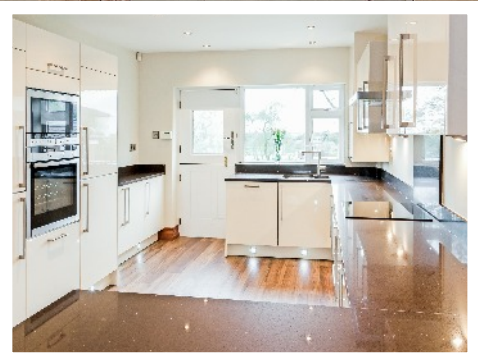

# Photography *for* Estate Agents

**Karl  
Kramer**  
*photography*

A quality photographic service for those who need quality photographs

- *A fixed priced, friendly, professional service*
- *Price includes travel within 10 miles of Bolton*
- *Photos available same day*
- *Award-winning photographer*
- *30 years experience*
- *Fully insured*