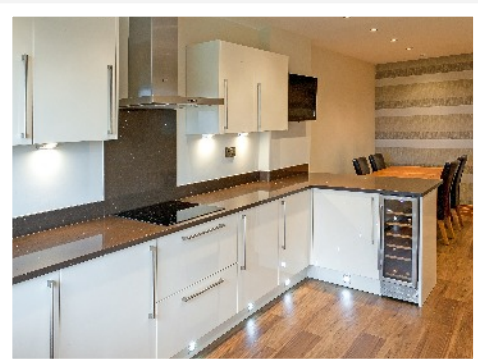

# Photography *for* Estate Agents

**Karl  
Kramer**  
*photography*

A quality photographic service for those who need quality photographs

- *A fixed priced, friendly, professional service*
- *Price includes travel within 10 miles of Bolton*
- *Photos available same day*
- *Award-winning photographer*
- *30 years experience*
- *Fully insured*

**Mark Power**  
Karl Kramer  
Photography Ltd

See more of our work at [www.karlkramer.co.uk](http://www.karlkramer.co.uk)

All the images used in this leaflet are genuine estate agency photographs taken by Karl Kramer Photography Ltd.  
Copyright © Karl Kramer Photography Ltd. All rights reserved.